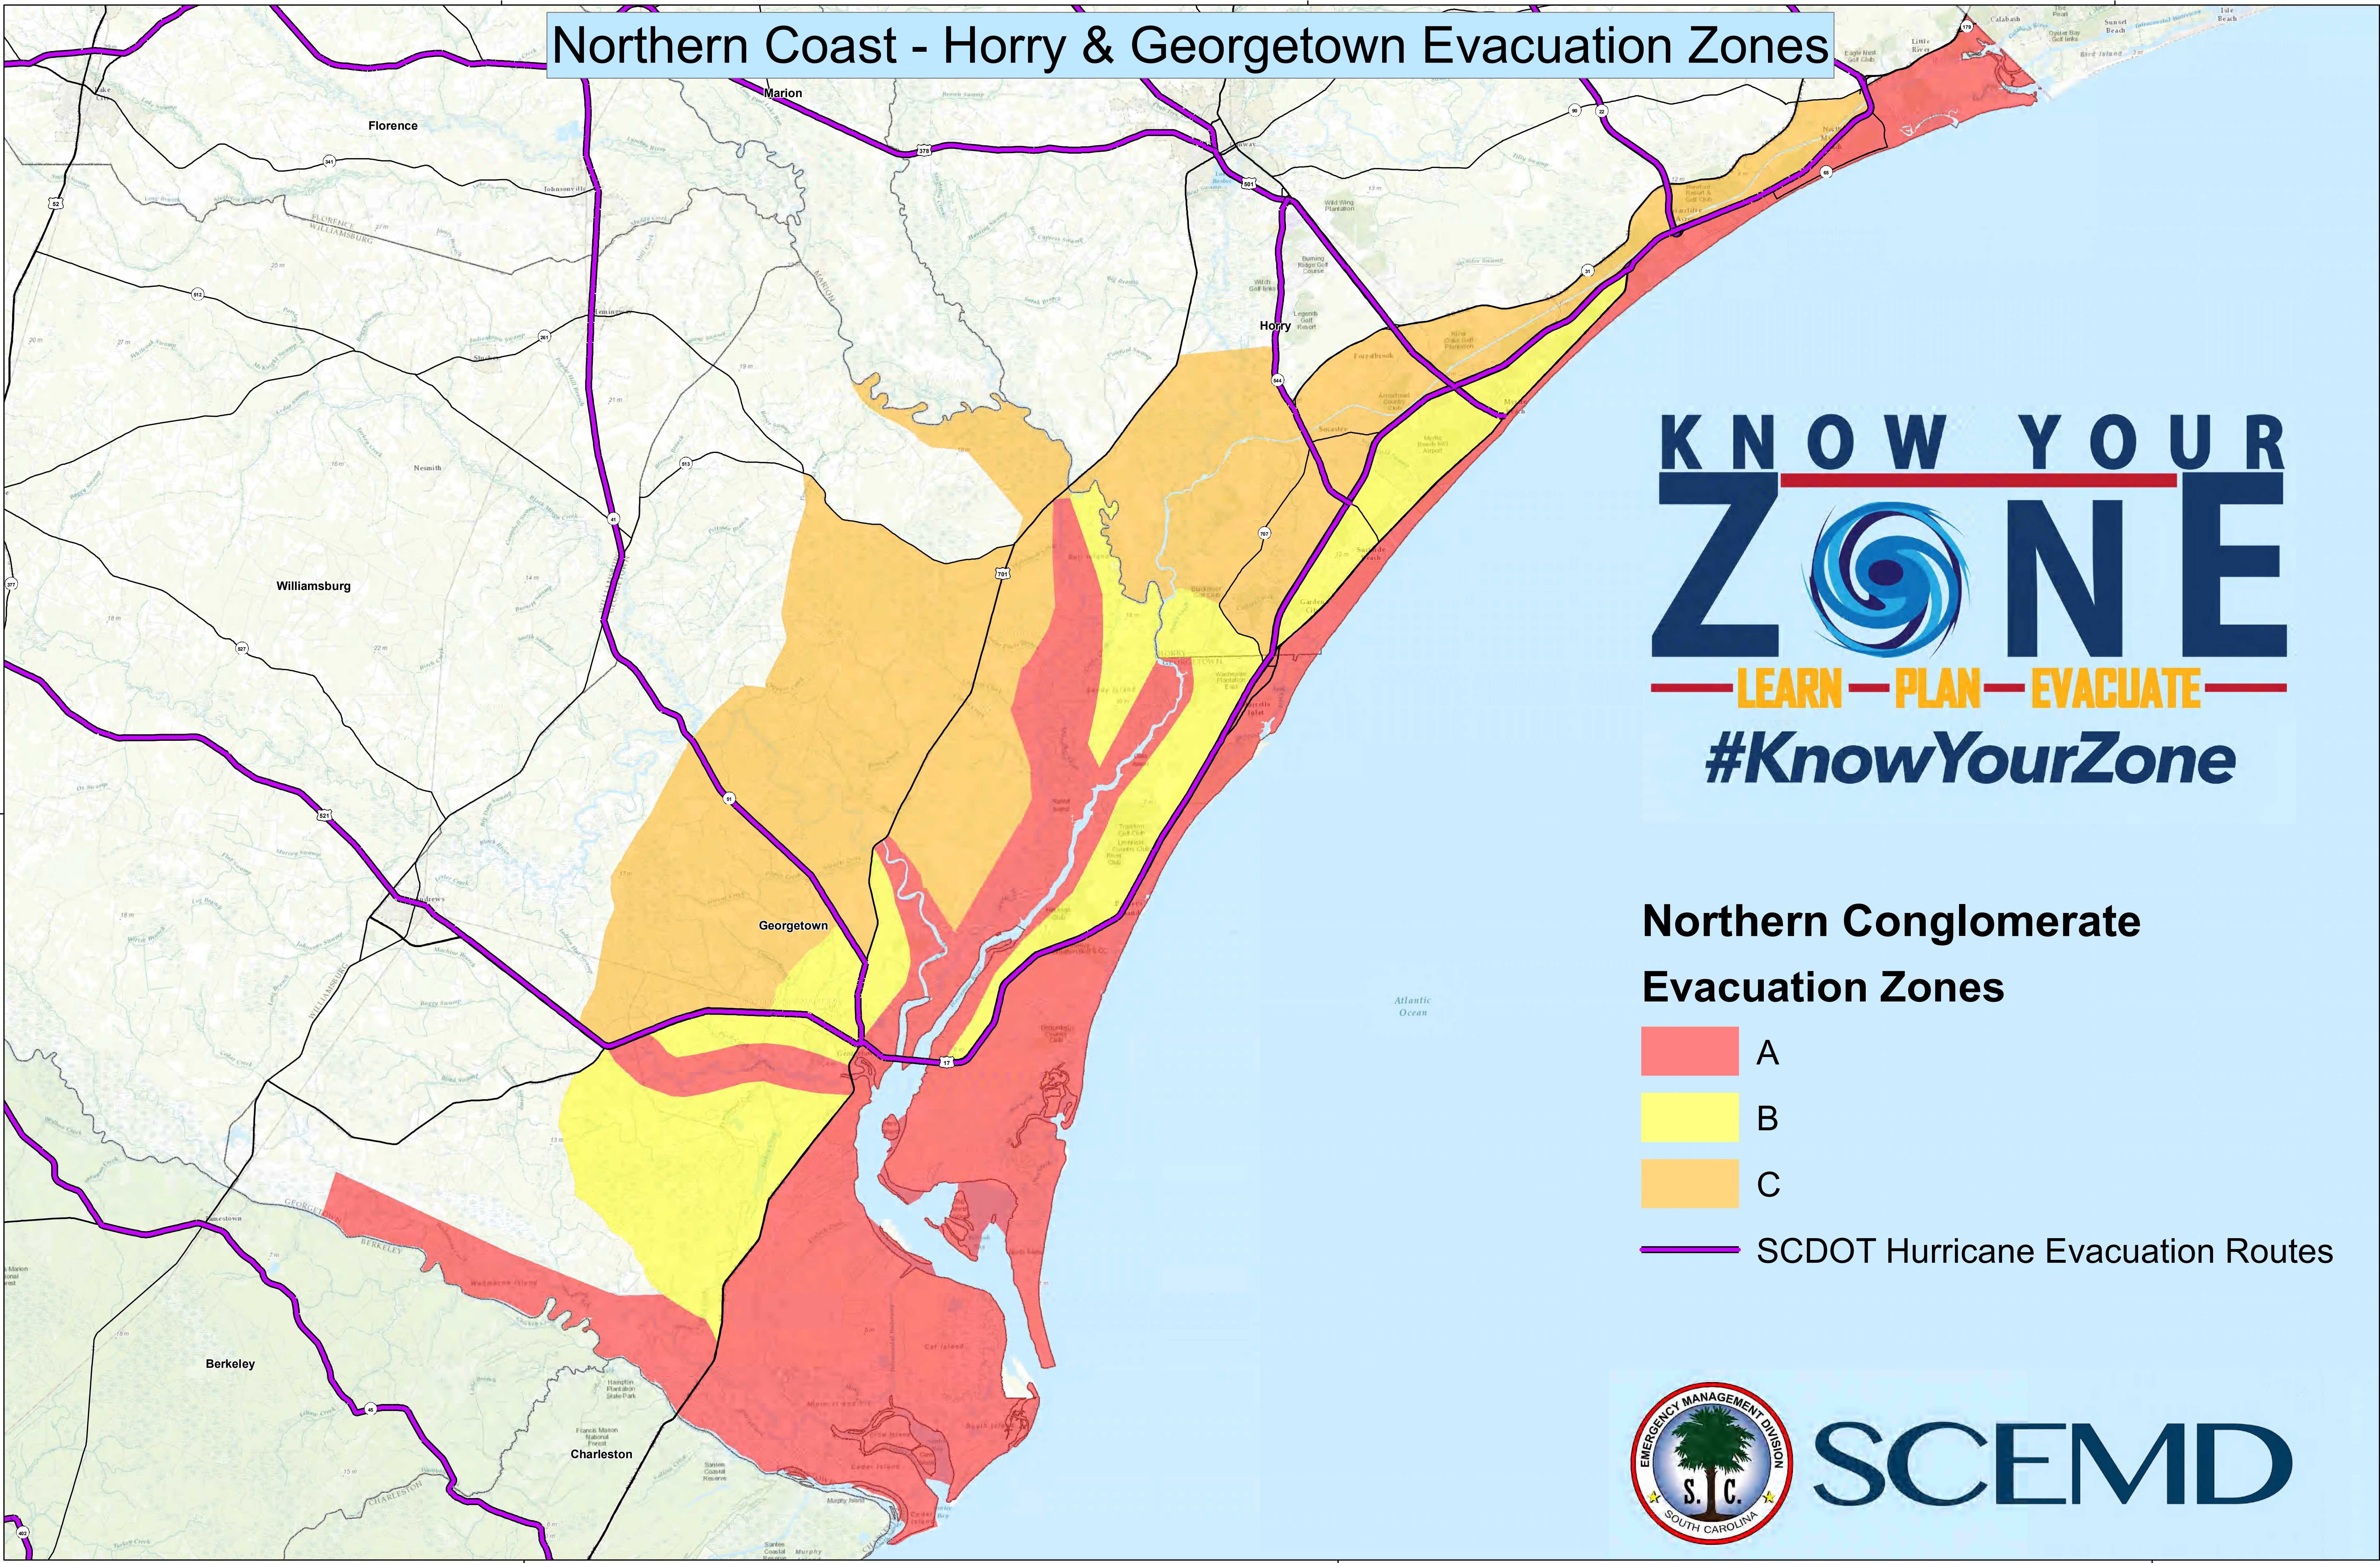

# Northern Coast - Horry & Georgetown Evacuation Zones

**KNOW YOUR ZONE**  
  
**LEARN — PLAN — EVACUATE**  
**#KnowYourZone**

## Northern Conglomerate Evacuation Zones

-  A
-  B
-  C
-  SCDOT Hurricane Evacuation Routes

# SCEMD

Disclaimer: This map is a graphic representation of data obtained from various sources. All efforts have been made to warrant the accuracy of this map. However, SC EMD disclaims all responsibility and liability for the use of this map.